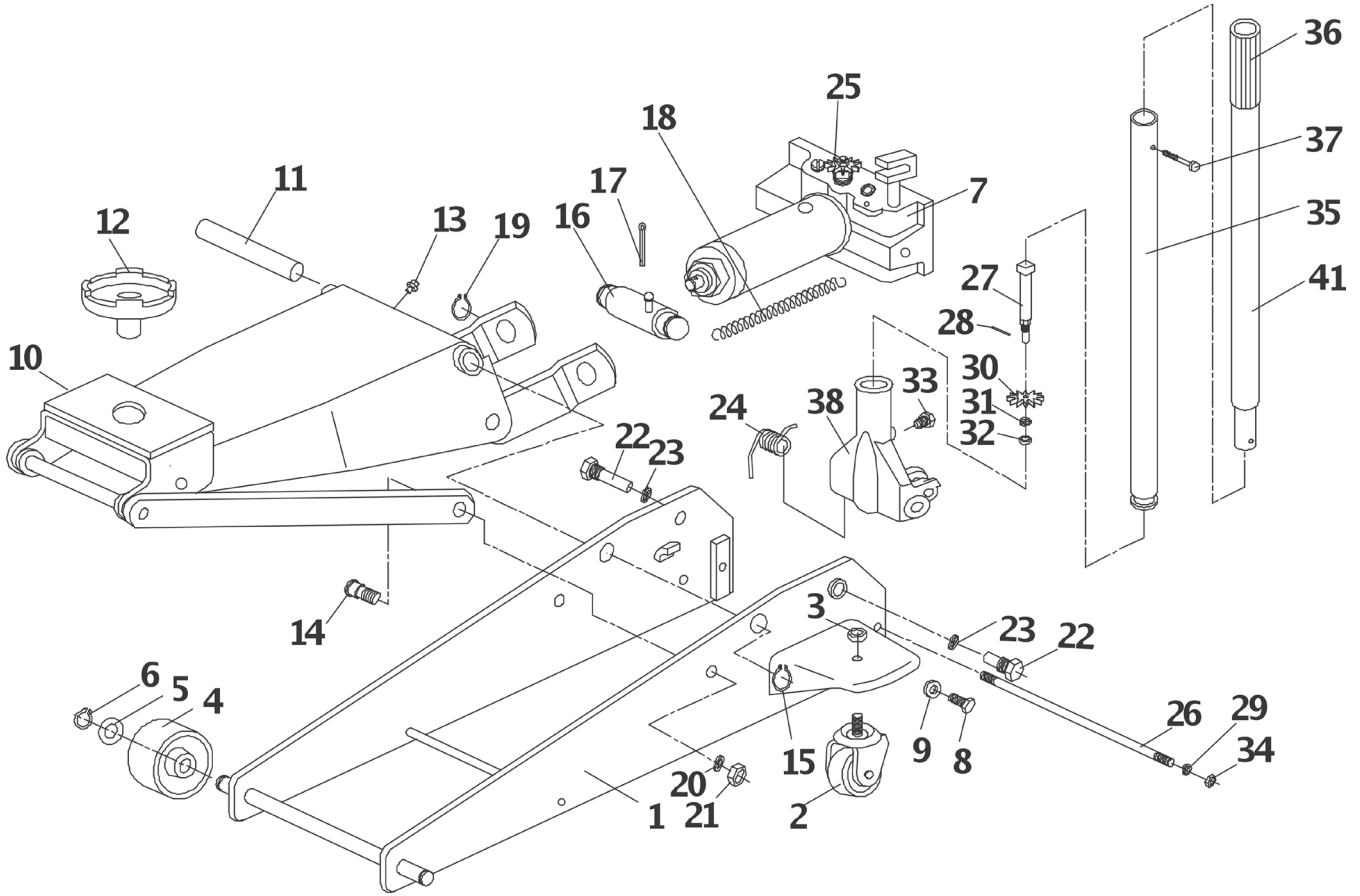

3 TONNE TROLLEY JACK

60977 - TJ3HD/BR SPARE PARTS DRAWING / LISTING

Key No.	Part No.	Stock No.	Description
1	YTJ3HD/BR-01	61687	Frame unit
2	YTJ3HD/BR-02	61704	Rear wheel
3	YTJ3HD/BR-03	61706	Nut
4	YTJ3HD/BR-04	61711	Front wheel
5	YTJ3HD/BR-05	61716	Flat washer
6	YTJ3HD/BR-06	61796	Spring washer
7	YTJ3HD/BR-07	61799	Power unit assembly
8	YTJ3HD/BR-08	61800	Screw
9	YTJ3HD/BR-09	61805	Circlip
10	YTJ3HD/BR-10	61806	Lift arm
11	YTJ3HD/BR-11	61818	Lift arm axle
12	YTJ3HD/BR-12	61822	Saddle
13	YTJ3HD/BR-13	61824	Lubricating nipple
14	YTJ3HD/BR-14	61826	Connecting rod bolt
15	YTJ3HD/BR-15	61828	Circlip
16	YTJ3HD/BR-16	61830	Connecting rod
17	YTJ3HD/BR-17	61839	Cotter pin
18	YTJ3HD/BR-18	61840	Spring
19	YTJ3HD/BR-19	61841	Circlip
20	YTJ3HD/BR-20	61843	Washer

Key No.	Part No.	Stock No.	Description
21	YTJ3HD/BR-21	61844	Nut
22	YTJ3HD/BR-22	61845	Short handle yoke bolt
23	YTJ3HD/BR-23	61846	Washer
24	YTJ3HD/BR-24	61847	Torsion spring
25	YTJ3HD/BR-25	61848	Oil drain valve
26	YTJ3HD/BR-26	61857	Shaft
27	YTJ3HD/BR-27	61858	Rear shaft
28	YTJ3HD/BR-28	61859	Cotter pin
29	YTJ3HD/BR-29	61860	Washer
30	YTJ3HD/BR-30	61861	Gear
31	YTJ3HD/BR-31	61862	Washer
32	YTJ3HD/BR-32	61864	Nut
33	YTJ3HD/BR-33	61865	Handle yoke bolt
34	YTJ3HD/BR-34	61866	Nut
35	YTJ3HD/BR-35	61869	Lower handle
36	YTJ3HD/BR-36	61874	Handle cover
37	YTJ3HD/BR-37	61884	Screw
38	YTJ3HD/BR-38	61887	Handle yoke
41	YTJ3HD/BR-41	61903	Upper handle
**	YTJ3HD/BR-42	61954	Rubber saddle